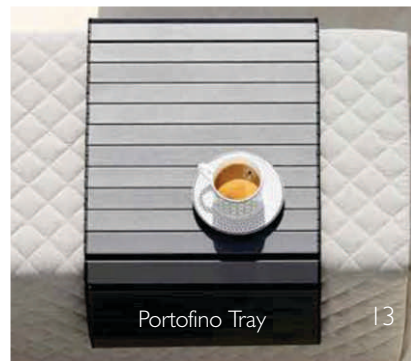

2.5 Seater Outdoor Sofa

Outdoor Lounge Chair

Santorini Lounger

Positano Coffee Table

Santorini Coffee Table

Amalfi Living

Monterosso Side Table

Breeze Coffee Table