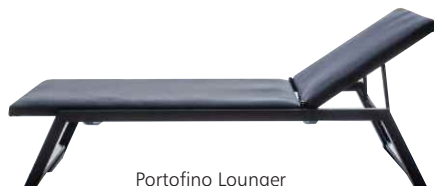

Monterosso Black Dining Table
Aluminium with Ceramic TableTop

Monterosso White Dining Table
Aluminium with Ceramic TableTop

Rapallo

Creativity is what drives the Amalfi Collection towards the idea of reinventing garden furniture, as we know it. The results of that process are unique products, and outdoor furniture, that seem to be a modern form of art. The Rapallo is one of our outdoor pieces of art. It is as beautiful from behind as it is in front, and can be used in multiple configurations.

Portofino

Interior comfort and style for the outdoors - the Portofino is a luxurious outdoor corner suite and coffee table, with contemporary elegance to suit any home style. The Sunbrella fabric of the Portofino is woven exclusively with solution dyed acrylic fibers, to guarantee UV colour-fastness, unbelievably durable, and finished with a protective anti-stain coating.